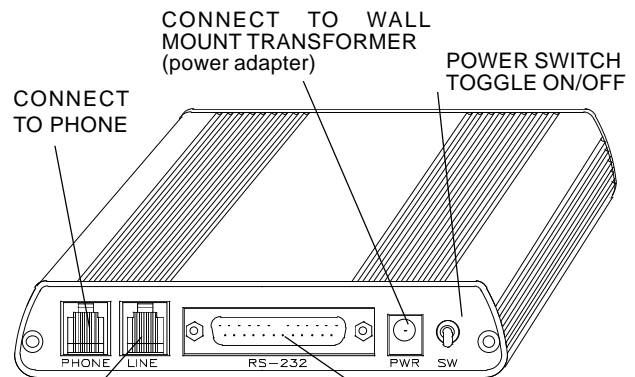

14.4Kbps External BOCAMODEM