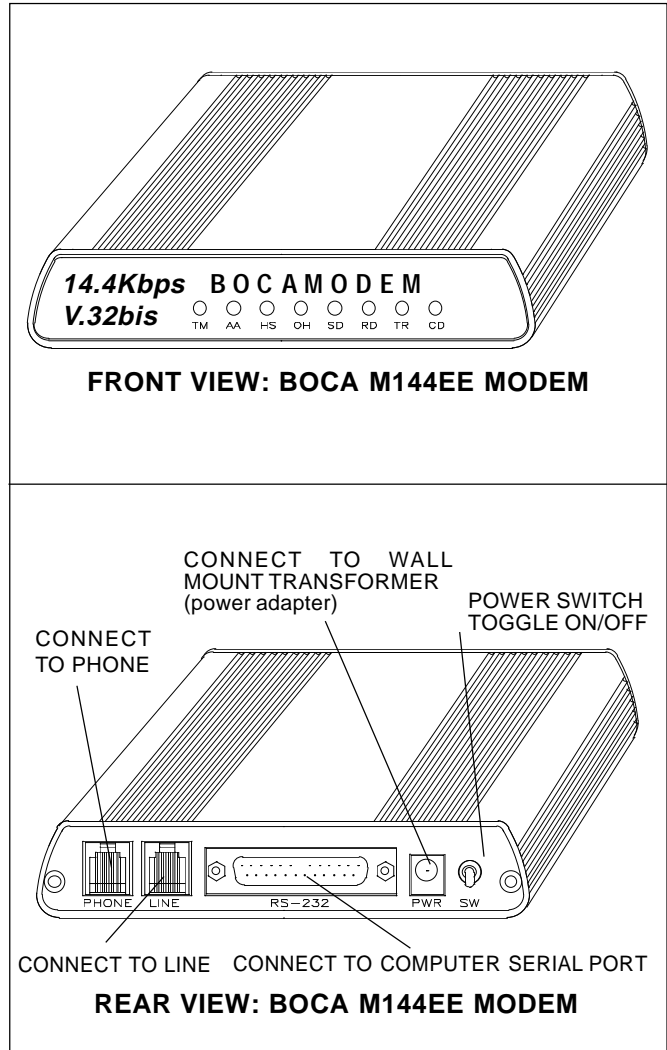

Product Specifications

International
Modem

BOCA
RESEARCH, INC.

Product Code: M144EE
Product Name: International 14.4Kbps Modem by Boca

1377 Clint Moore Road • Boca Raton, FL 33487-2722, USA
Tel: (407) 997-6227 • Fax: (407) 997-0918 • QuickFax: (407) 995-9456
Visit our Web site: <http://www.boca.org>

V.42/MNP2-4 and V.42bis/MNP5 support

LED Status Indicators:
TM, AA, HS, OH, SD, RD, TR, CD

Diagnostics:
• Local/remote digital and analog loopback.
• Automatic power-on self-test.

Dimensions:
EXTERNAL: 18.42 CM x 13.67 CM x 3.18 CM
INTERNAL: 10.80 CM x 10.49 CM